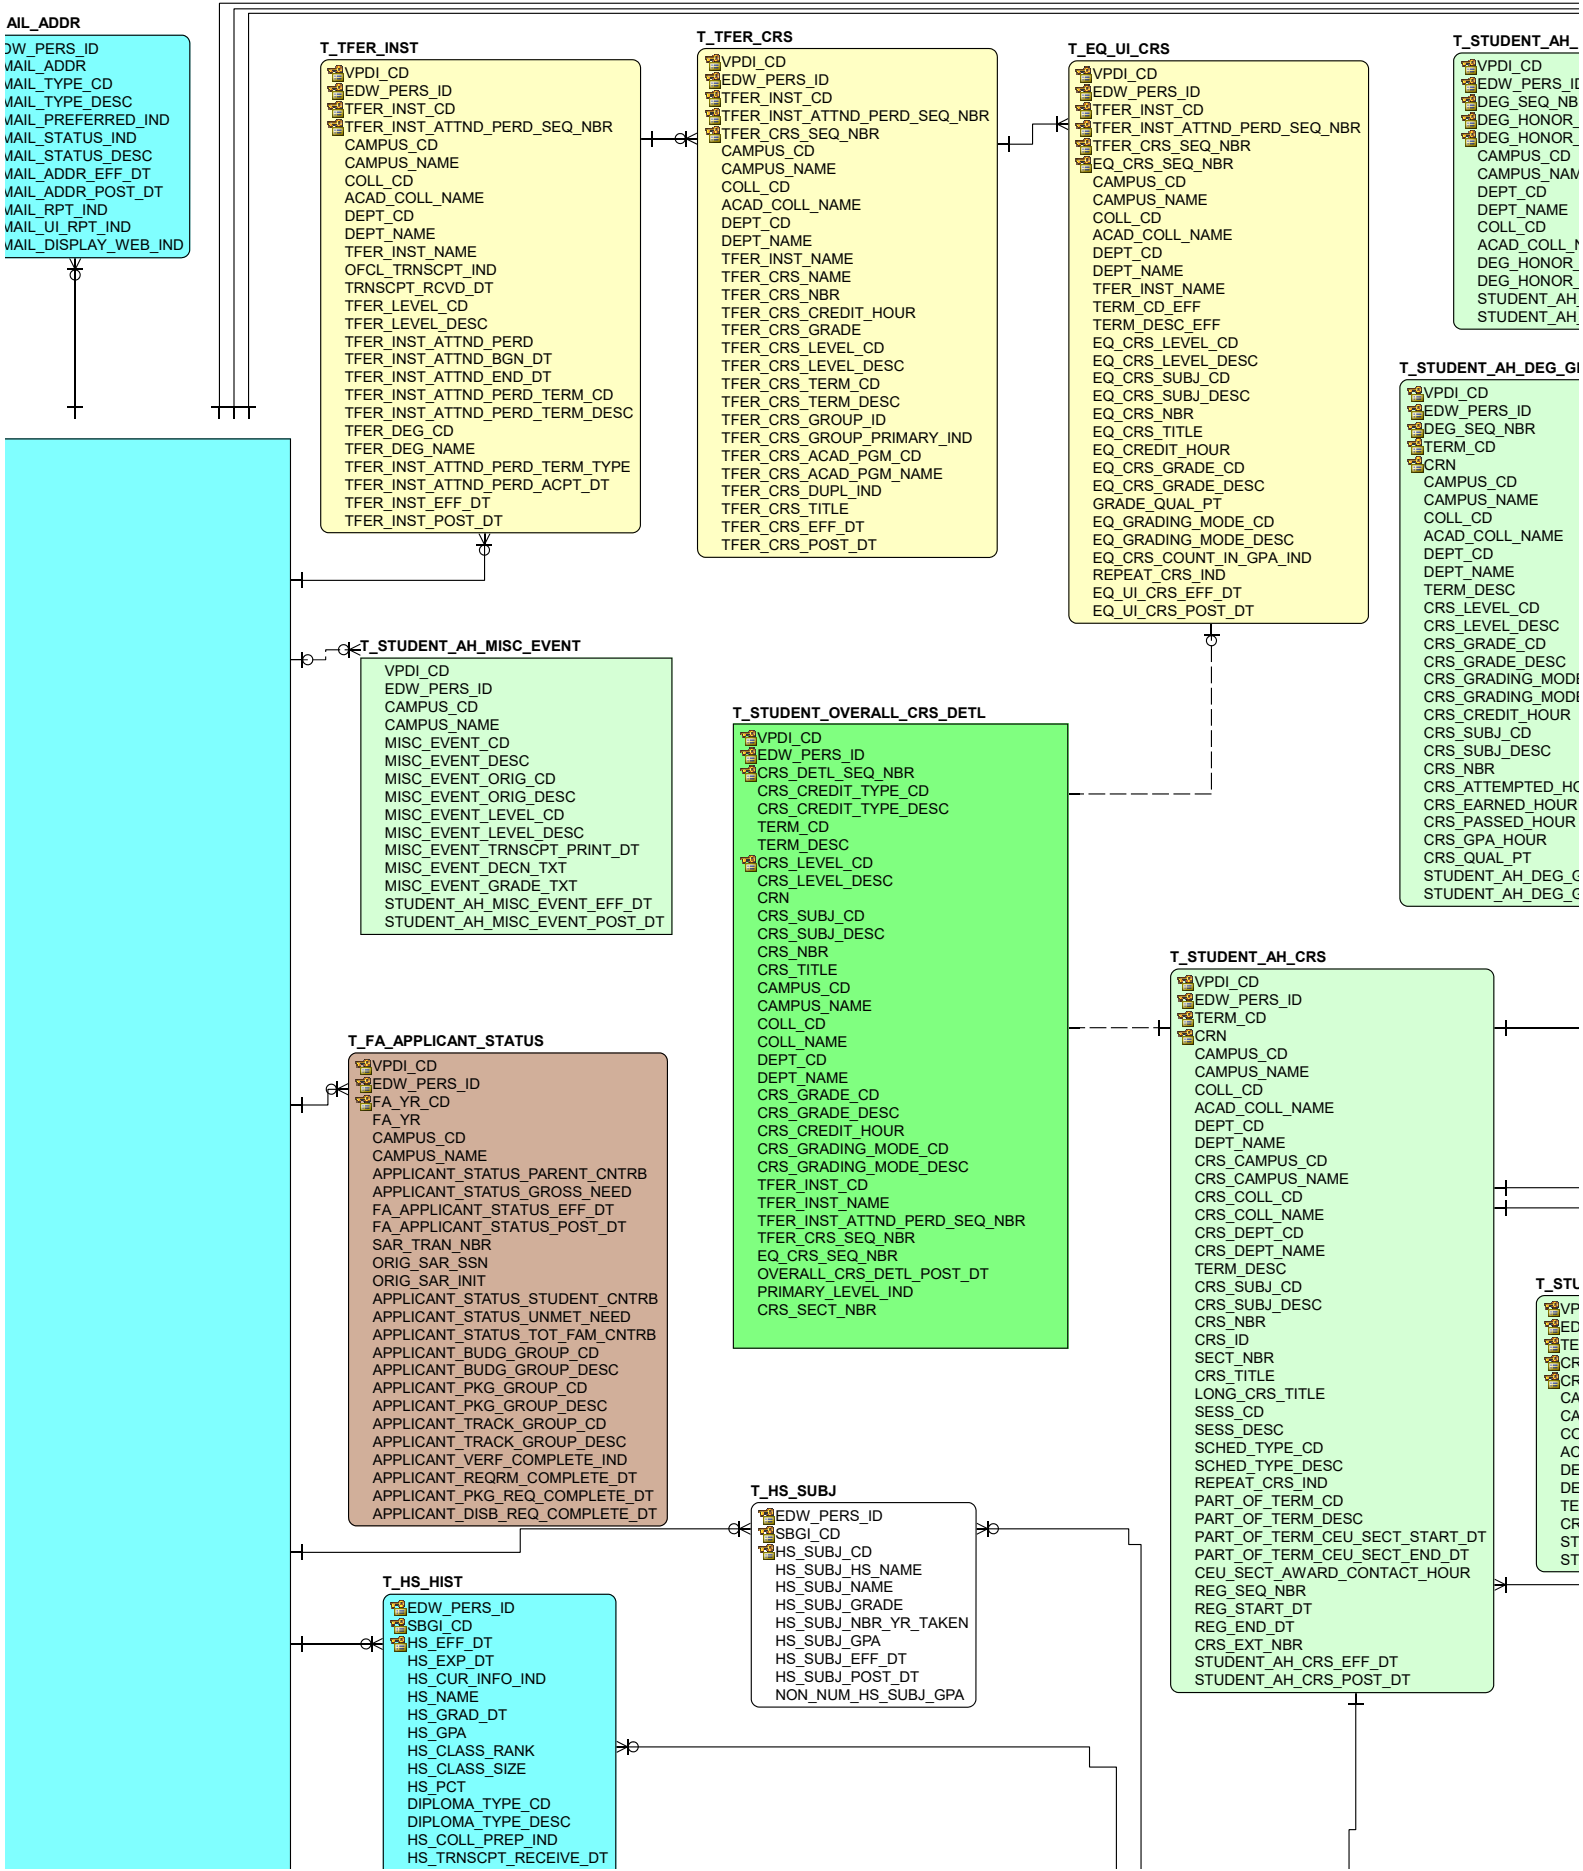

**Records and Transfer Articulation**  
**Started on: 11/10/03**  
**Modified on: 6/12/2024**

**Pre Registration General Student - Light Beige Filled**  
**Pre Registration Other Person - Peach Filled**  
**Registration/Schedule - Light Red Filled**  
**General Person/Validation - Aqua Blue Filled or Clear**  
**Records (Academic History) - Medium Green Filled**  
**DS Generated Combination Table - Lime Green Filled**  
**Transfer Articulation - Pale Yellow Filled**  
**Financial Aid Applicant Status - Dark Beige Filled**  
**Pending Degree List - Pale Pink Filled**