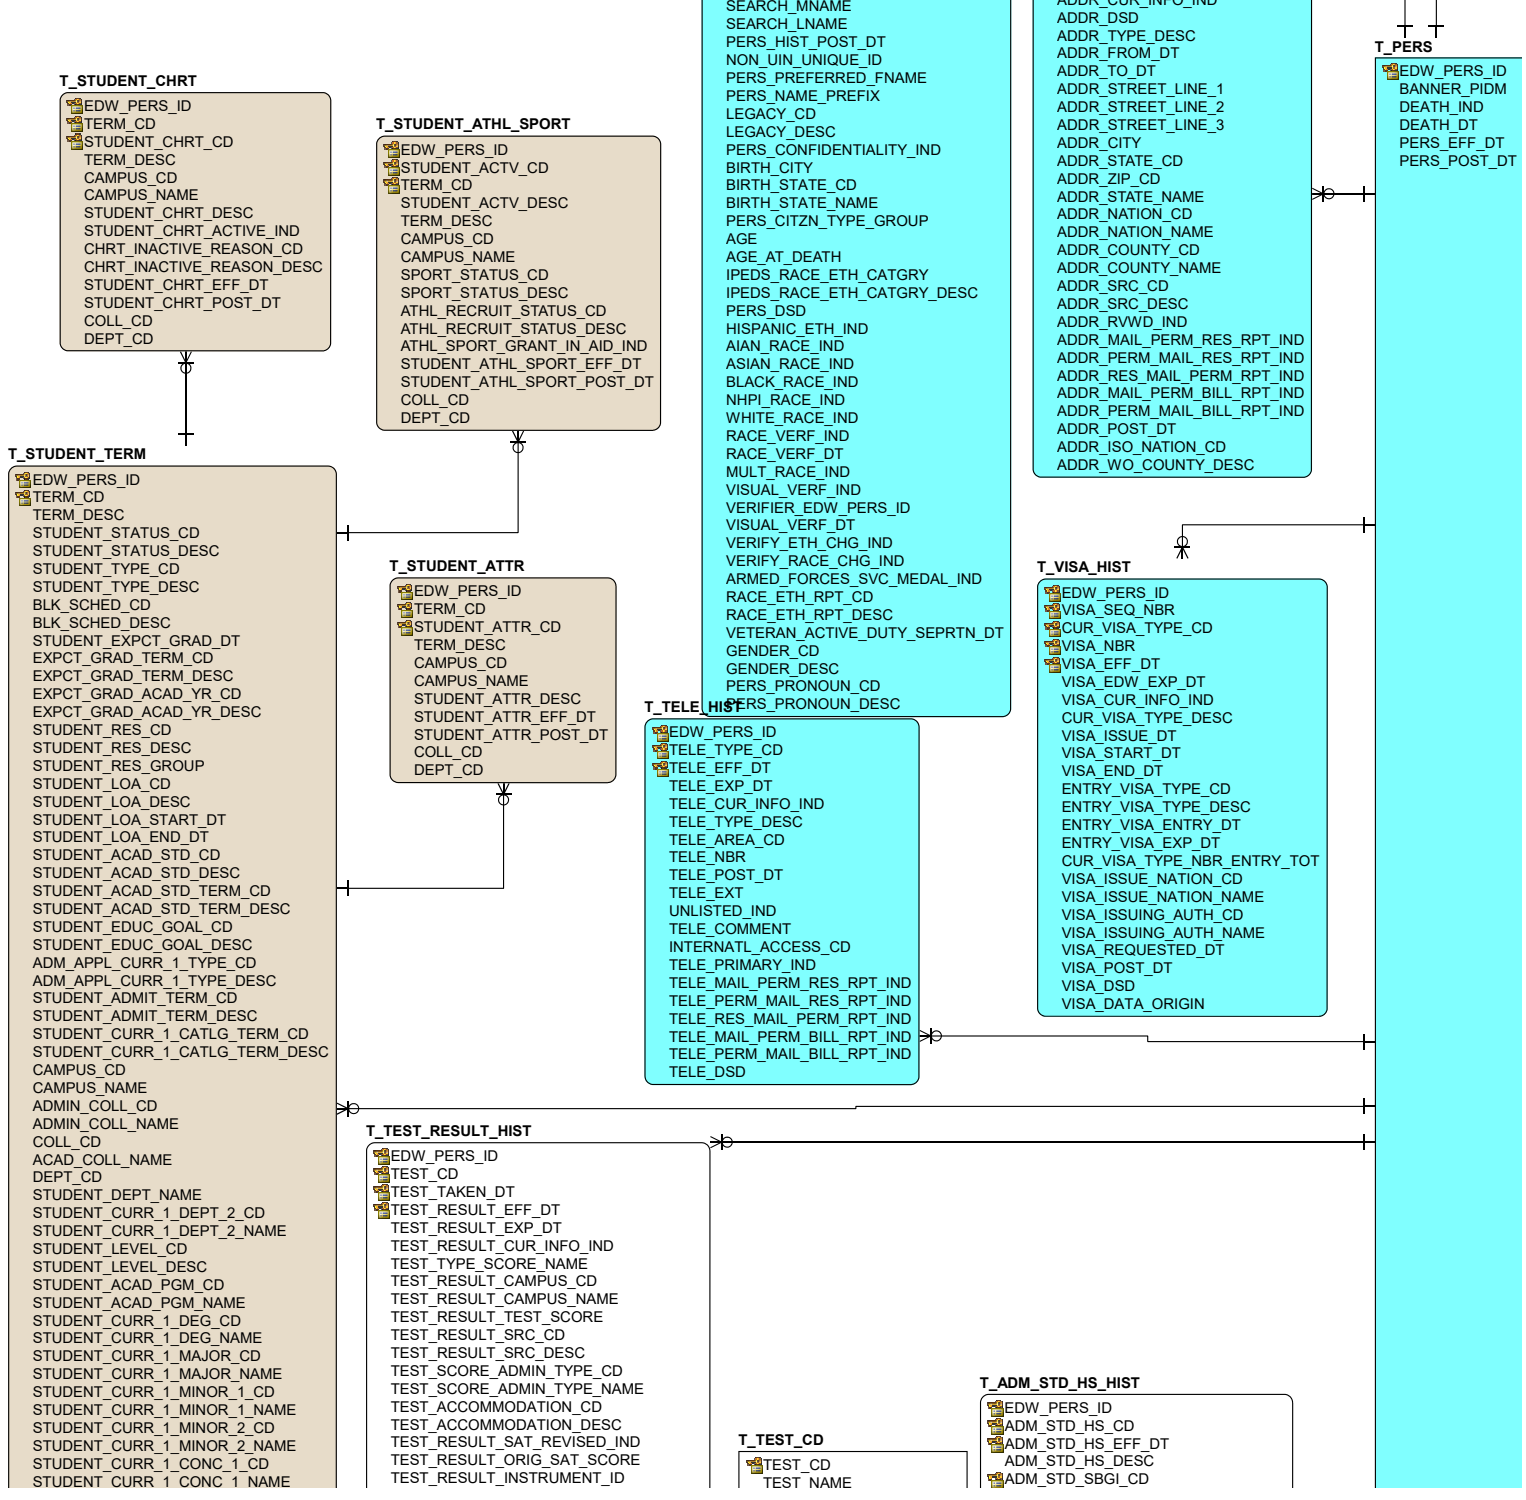

**Records and Transfer Articulation**  
**Started on: 11/10/03**  
**Modified on: 6/12/2024**

**Pre Registration General Student - Light Beige Filled**  
**Pre Registration Other Person - Peach Filled**  
**Registration/Schedule - Light Red Filled**  
**General Person/Validation - Aqua Blue Filled or Clear**  
**Records (Academic History) - Medium Green Filled**  
**DS Generated Combination Table - Lime Green Filled**  
**Transfer Articulation - Pale Yellow Filled**  
**Financial Aid Applicant Status - Dark Beige Filled**  
**Pending Degree List - Pale Pink Filled**