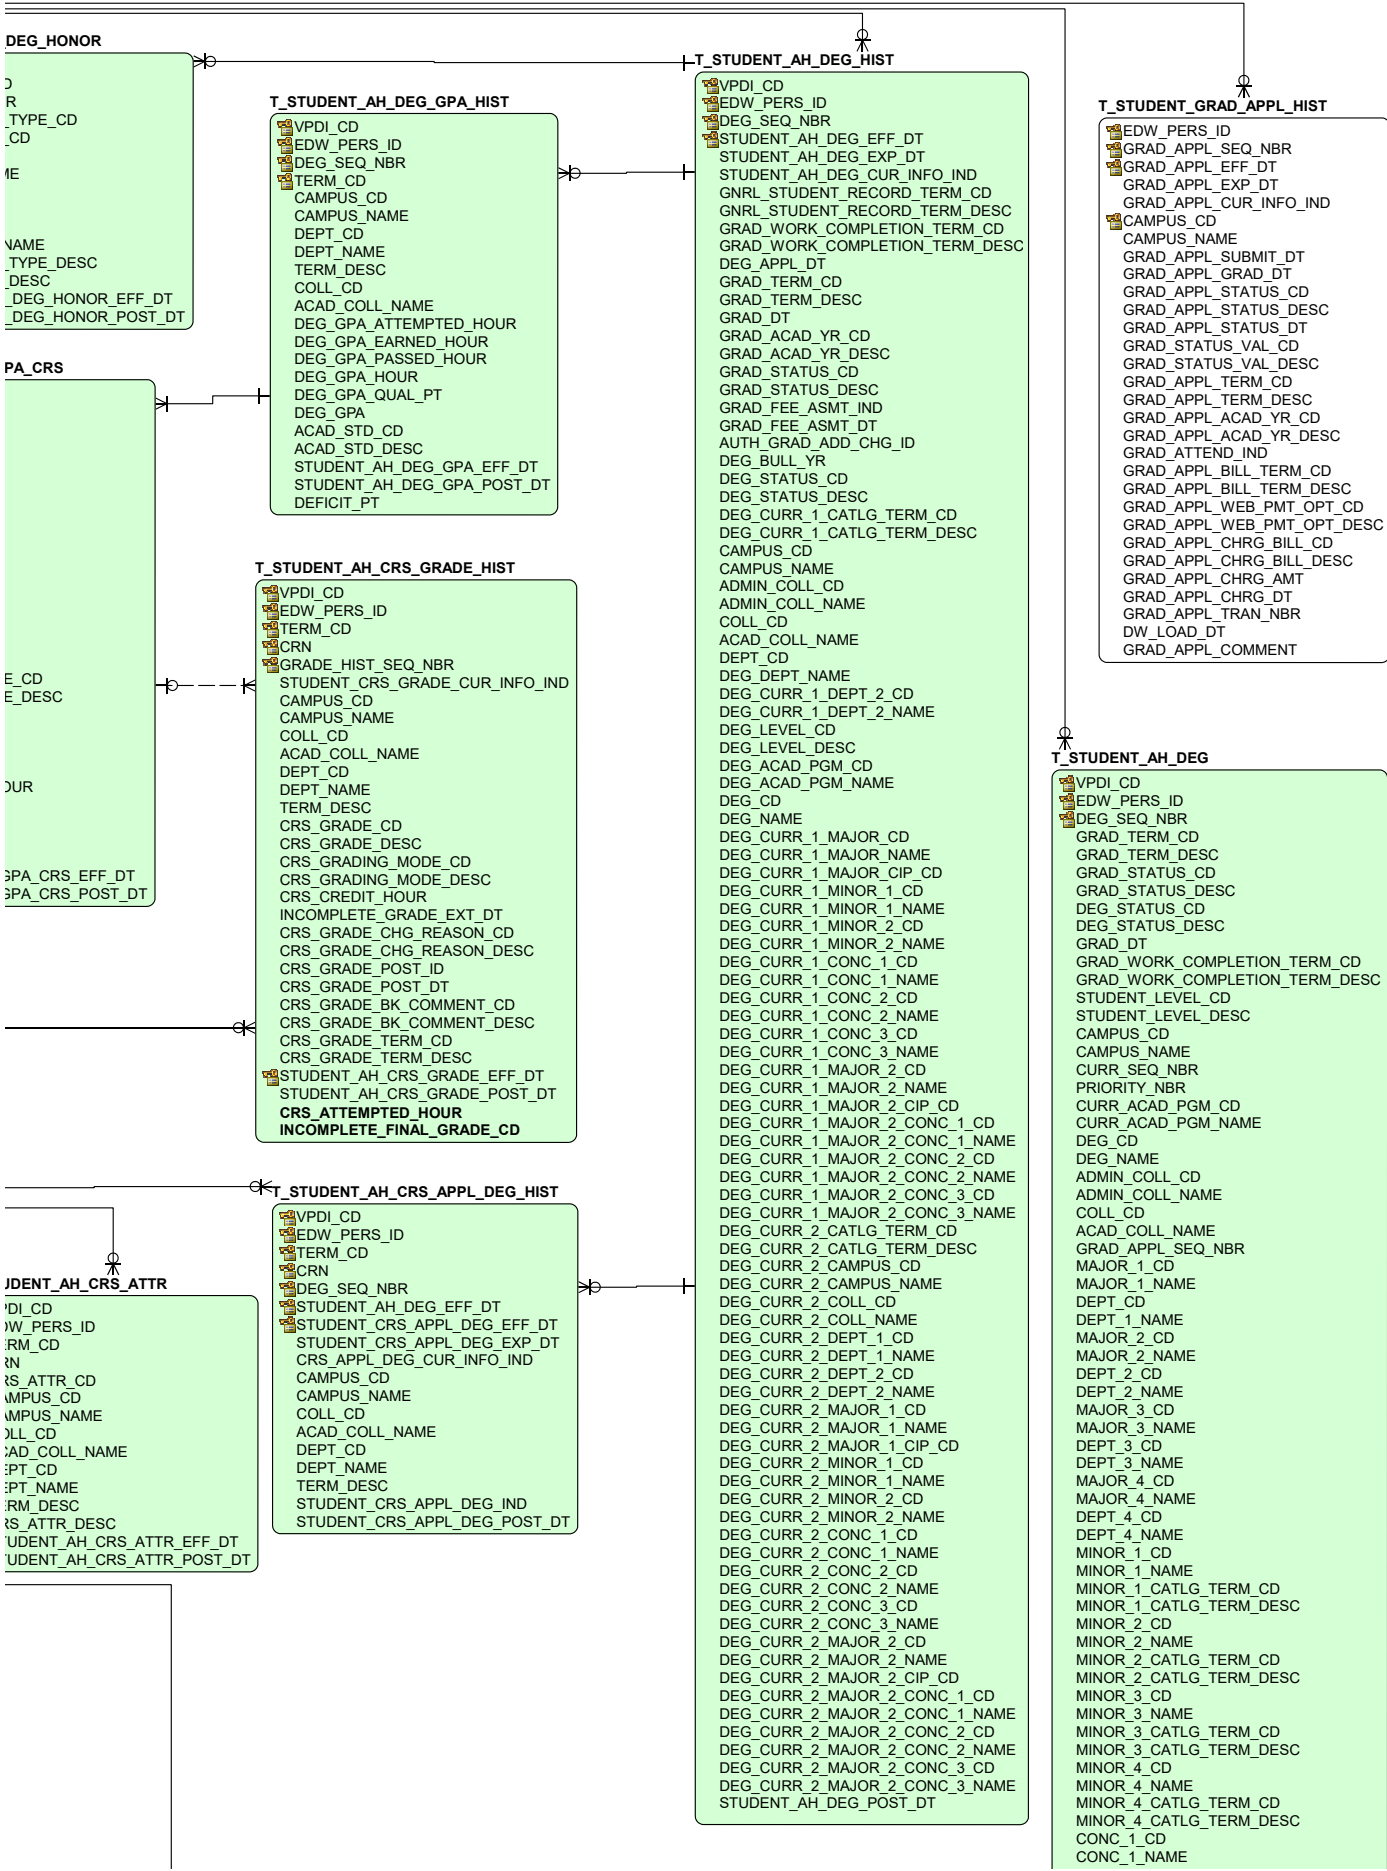

**Records and Transfer Articulation**  
**Started on: 11/10/03**  
**Modified on: 6/12/2024**

**Pre Registration General Student - Light Beige Filled**  
**Pre Registration Other Person - Peach Filled**  
**Registration/Schedule - Light Red Filled**  
**General Person/Validation - Aqua Blue Filled or Clear**  
**Records (Academic History) - Medium Green Filled**  
**DS Generated Combination Table - Lime Green Filled**  
**Transfer Articulation - Pale Yellow Filled**  
**Financial Aid Applicant Status - Dark Beige Filled**  
**Pending Degree List - Pale Pink Filled**